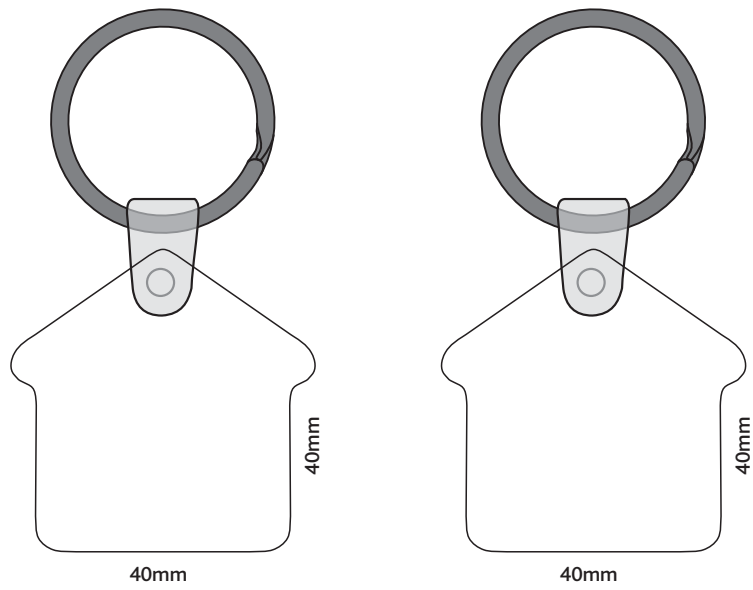

Actual Size: 100% when viewed on A4 paper

Blue Line = The SIGNIFICANT PRINT AREA
(Keep all critical images & text within this box)
Black Line = Maximum print area
Pink Line = Bleed off to here